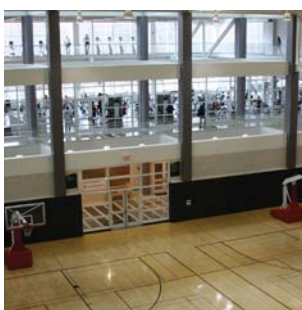

INDOOR FACILITY FEATURES

- Natatorium includes 50 meter competition pool with two 1 meter and two 3 meter diving boards, a 25 yard instructional pool, sauna, steam room, and spectator seating area with concessions
- Two multi-use Gymnasiums equipped for full court basketball, volleyball and badminton
- Two level, 7,400 SF Weight Room with free weights and selectorized machines
- 3,500 SF Fitness Center overlooking La Plata Beach—cardiovascular equipment includes treadmills, bikes, ellipticals, rowers, and climbers
- 1/10 mile, 3 lane Indoor Running/Walking Track suspended over gymnasium and weight rooms
- Matted Room with padded walls and floors, equipped with heavy and speed bags
- Multipurpose Room with Smart Classroom technology
- Two squash courts and six racquetball courts
- Fitness Studio
- Adventure Program area includes Rental Center for outdoor equipment and adventure trip planning
- Men's and Women's Locker Rooms, Family Locker Room, Gender Inclusive Locker Room and private Team Locker Rooms

- Sneaker's Energy Zone Café
- Sport Club Suite
- Two conference rooms and two Wet/Dry Classrooms with Smart Classroom technology
- The Rec Store and Equipment Issue Desk offering Maryland apparel and toiletries for sale, towel service and equipment check out services
- University Recreation & Wellness Main Offices
- Wi-Fi internet access

OUTDOOR FEATURES

- Outdoor Aquatic Center with locker rooms, outdoor basketball court, beach volleyball, splash pool, and large pool for lap swimming, diving, and recreational swimming

MEMBER SERVICES

- Semester and annual locker rentals and towel service
- Personal Trainer services/Weight Room Orientations
- Faculty/Staff, Alumni Membership and guest pass sales